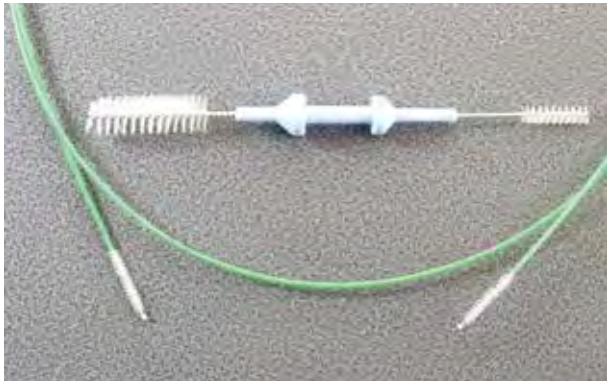

Only perfectly sized brushes adequately remove debris and guarantee optimum endoscopy function. Wire ends on channel brushes have plastic tips to prevent endoscope damage.

All brushes are supplied individually packed, non-sterile.

**NOW YOU CAN
ORDER ONLINE**
www.elitemedical.com.au

EBF-1015B Combo Kit, Sweeper Channel Brush. Valve Brush 11/5mm. Length: 150mm - Diam: 5mm - Overall Length: 230cm - Box Qty: 50

EBF-1024 Combo Kit, DE Channel Brush. Diam: 6mm - Length: 230cm. Valve Brush 11/5mm - Box Qty: 50