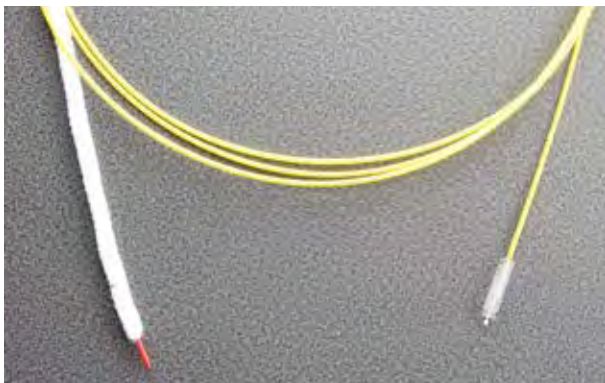

Endoscope Cleaning Brushes

www.elitemedical.com.au

EBF-1003B Single-Ended Channel Cleaning Brush
Diam: 6mm - Length: 230cm - Box Qty: 50

EBF-1004 Dual-Ended Channel Cleaning Brush
Diam: 6mm - Length: 230cm - Box Qty: 50

EBF-1008 Multipoint Channel Cleaning Brush
Diam: 6mm - Length: 230cm - Box Qty: 50

EBF-1011 Double-ended Combination Valve/Channel Brush
Diam: 11mm/6mm - Length: 230cm - Box Qty: 50

EBF-1015 Double-ended Sweeper Channel Brush
Length: 150mm - Diam: 5mm - Overall Length: 230cm - Box Qty: 50