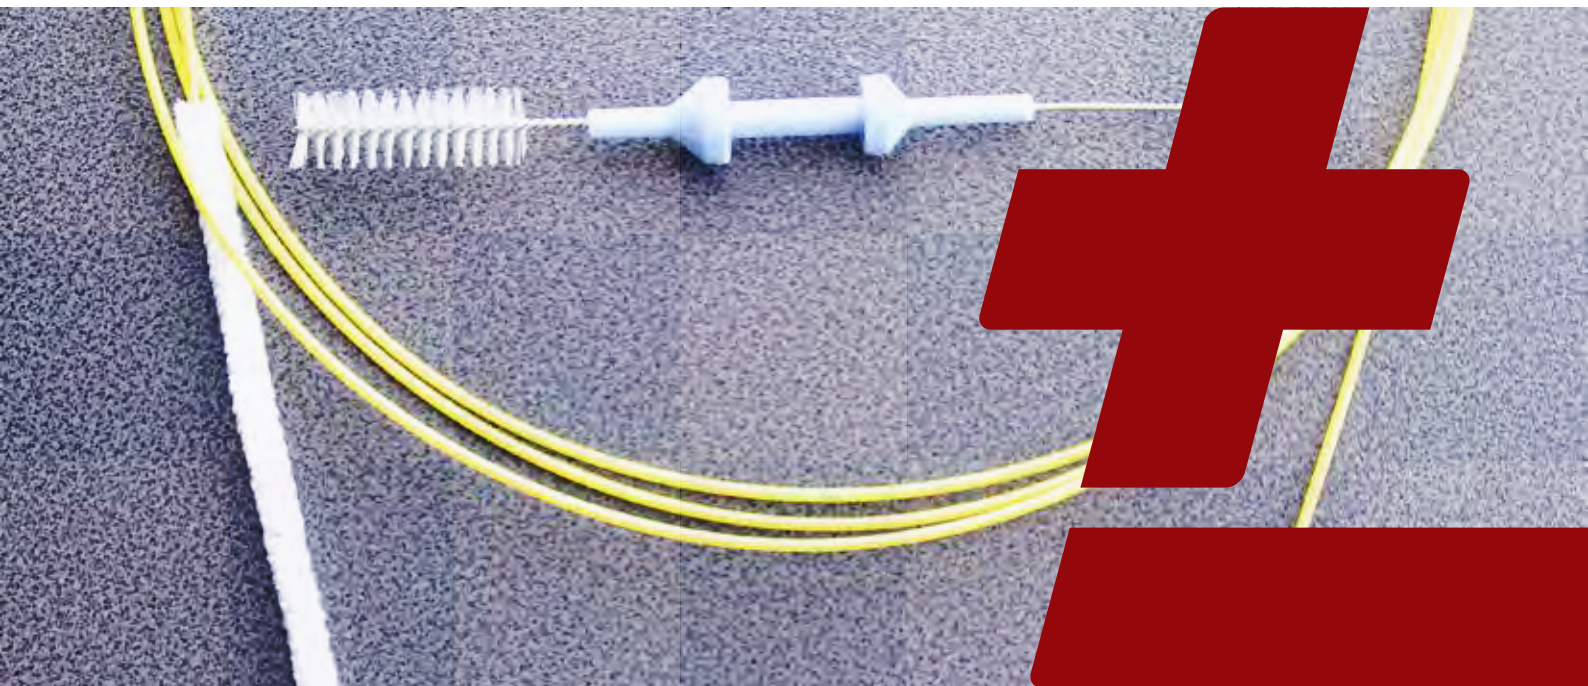

Endoscope Cleaning Brushes

www.elitemedical.com.au